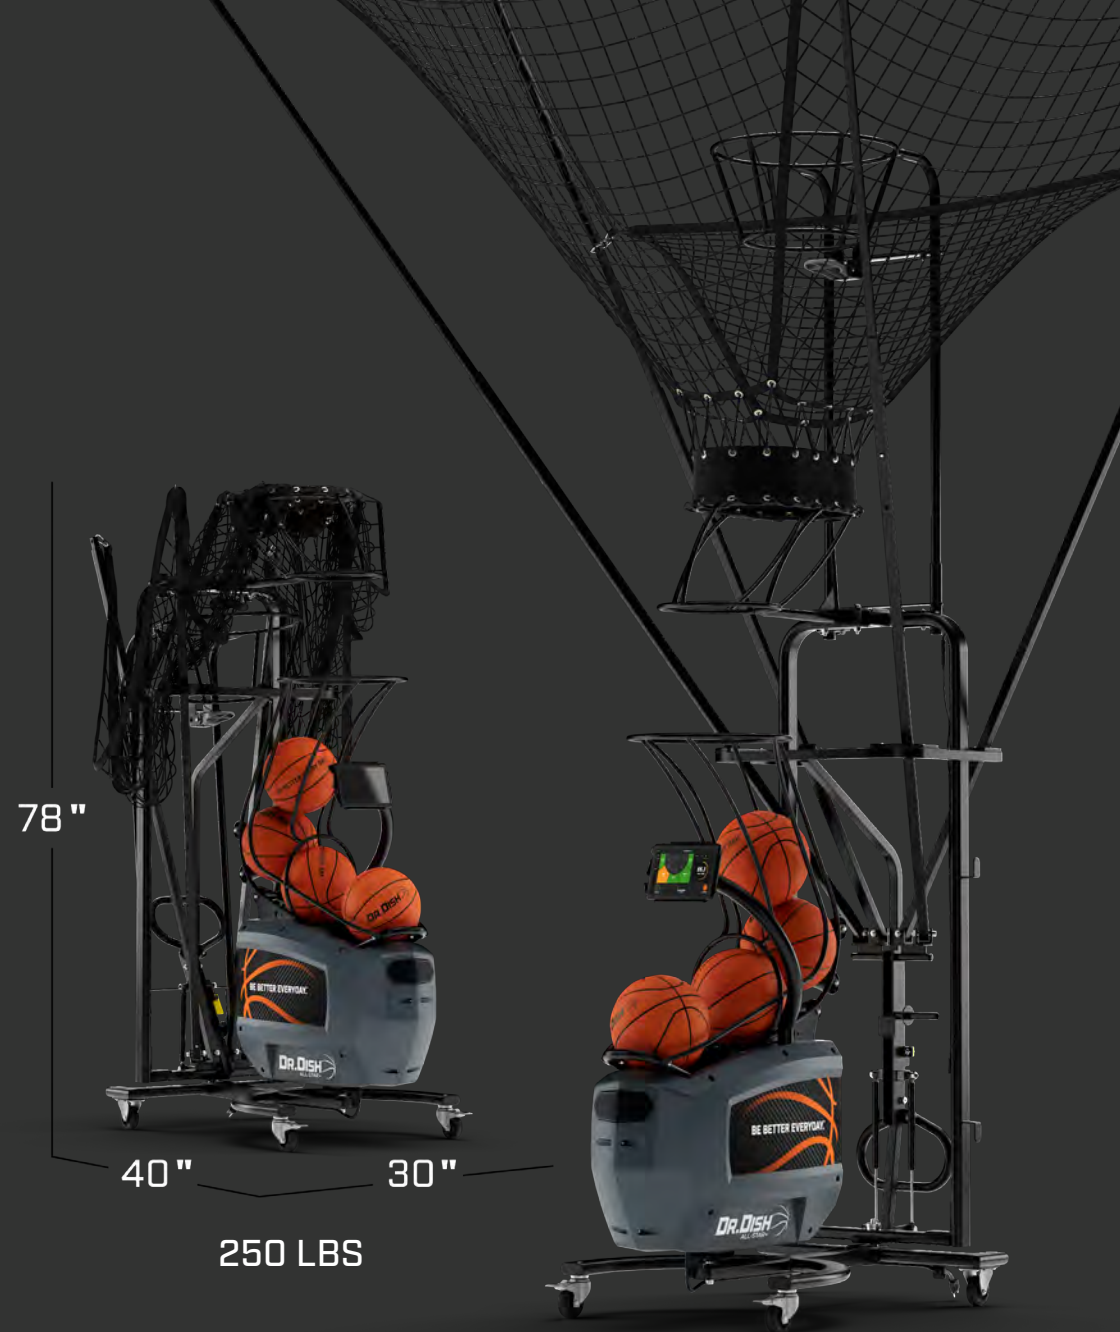

DR. DISH ALL-STAR+

ALL THE REBEL+ FEATURES PLUS:

- **Dr. Dish Training Management System**
  - Save stats over time for better skill development
  - Enable players and coaches to view every drill or workout ever completed
  - Custom date picker allows for results over time
  - Upload workout results from the 8" HUD touchscreen
  - Creates accountability for coaches and trainers to see progression
  - Email or text (or both) notifications sent to coach automatically
  - Build your own custom workouts (not just drills) and assign to players
  - Automatic seamless drill to drill workout transitions
- **Powerful Stats and Results**
  - Workout overviews with heatmaps, shooting %, and drill-by-drill breakdowns
- **250+ Drills, Workouts and Programs from NBA Trainers and D1 Coaches**
  - NBA Hall Of Famer, Byron Scott
  - WNBA 5x All-Star, Skylar Diggins-Smith
  - WNBA 4x Champion, Lindsay Whalen
  - D1 National Champion, Cameron Brink
  - D1 National Champion, Zia Cooke
  - Iowa State University Head Coach, Tj Otzelberger
  - Mississippi State University Head Coach, Sam Purcell
  - NBA Trainers: DJ Sackman, Jordan Lawley, Chris Johnson, Ryan Razooky, Shane Hennen, Bjorn Broman, Ashley Corral, Peter Danyliv, Kyle Travis

[CLICK HERE TO LEARN MORE](#)