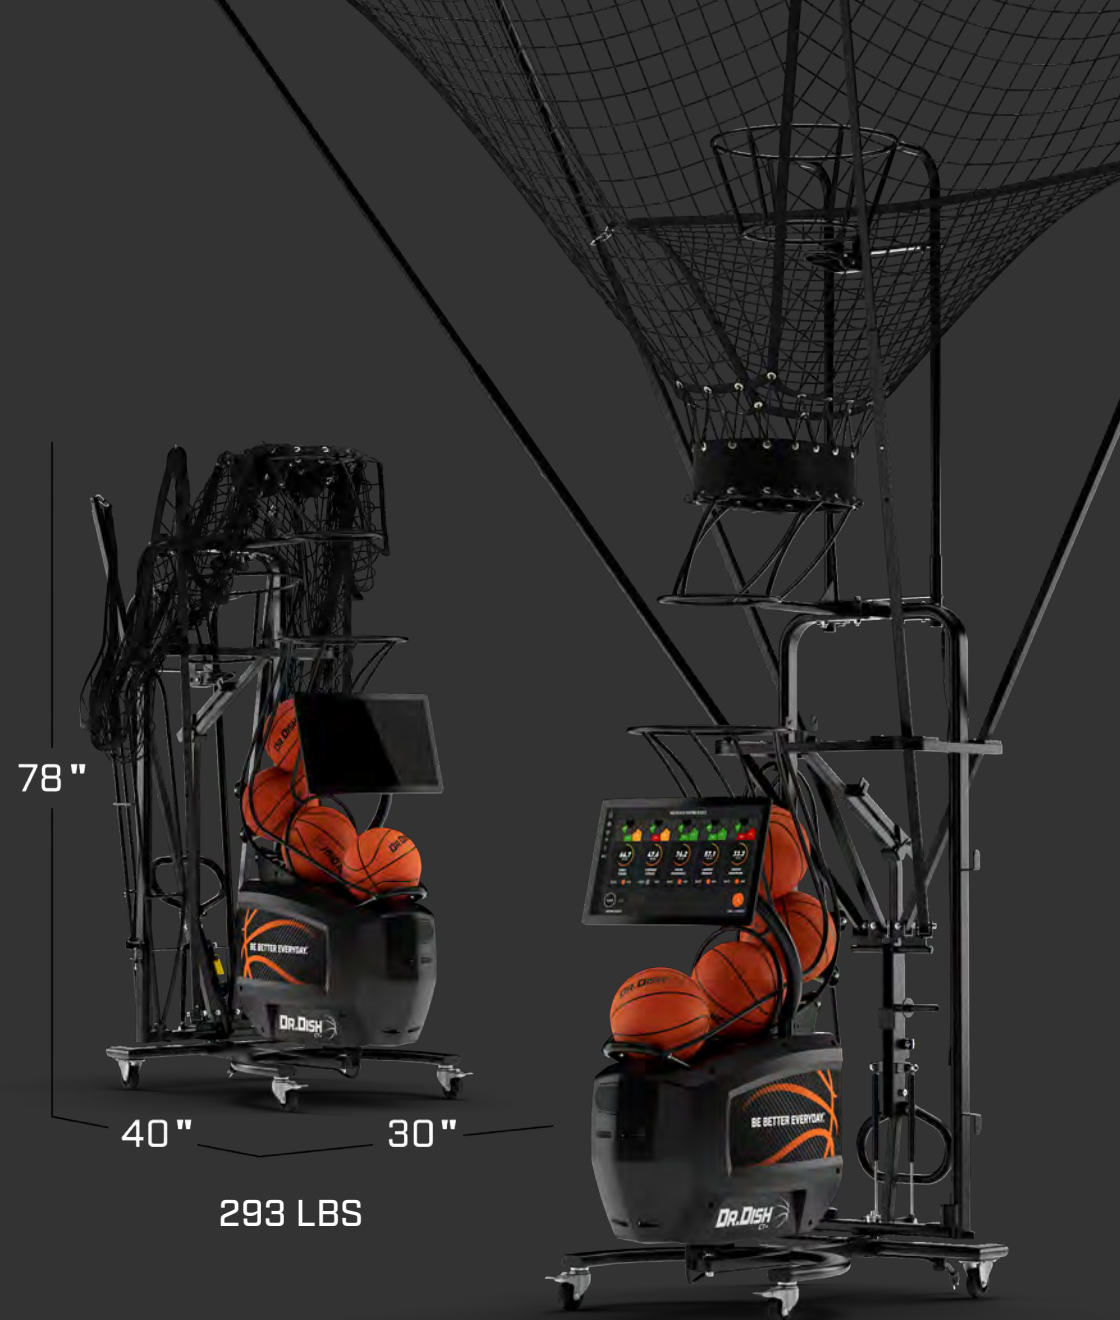

DR. DISH CT+

ALL THE REBEL+ & ALL-STAR+ FEATURES PLUS:

- **INDUSTRY'S LARGEST 21.5" HUD TOUCHSCREEN**
  - Simply tilts and swivels to be easily viewed from around the court
  - Easier viewing of real-time statistics on screen
  - Faster processing speed and more storage
- **Pro Trainers and D1 Coaches On-Demand, 24-7**
  - Imagine *P-90x, Peloton or Insanity training
  - Train along NBA trainers and D1 coaches
  - Interactive training videos including ball handling, conditioning and agility drills
- **Multiplayer Mode**
  - Track up to 5 players stats at one time
  - Revolutionary feature works during team drills
- **Train with our Patented Post-Entry Swivel Net**
  - Bigs can train on a Dr. Dish by themselves in the post
  - Netting system rotates to replicate game-like passing transitioning into a "glove"
  - Ball handling, conditioning and agility drills
- **Offline Mode**
  - Pre-download up to 20 of your most-used drills for easy access without wifi
- **Dynamic Team Leaderboards**
  - Cast your Team Leaderboard to any smart TV showcasing all saved data

[CLICK HERE TO LEARN MORE](#)