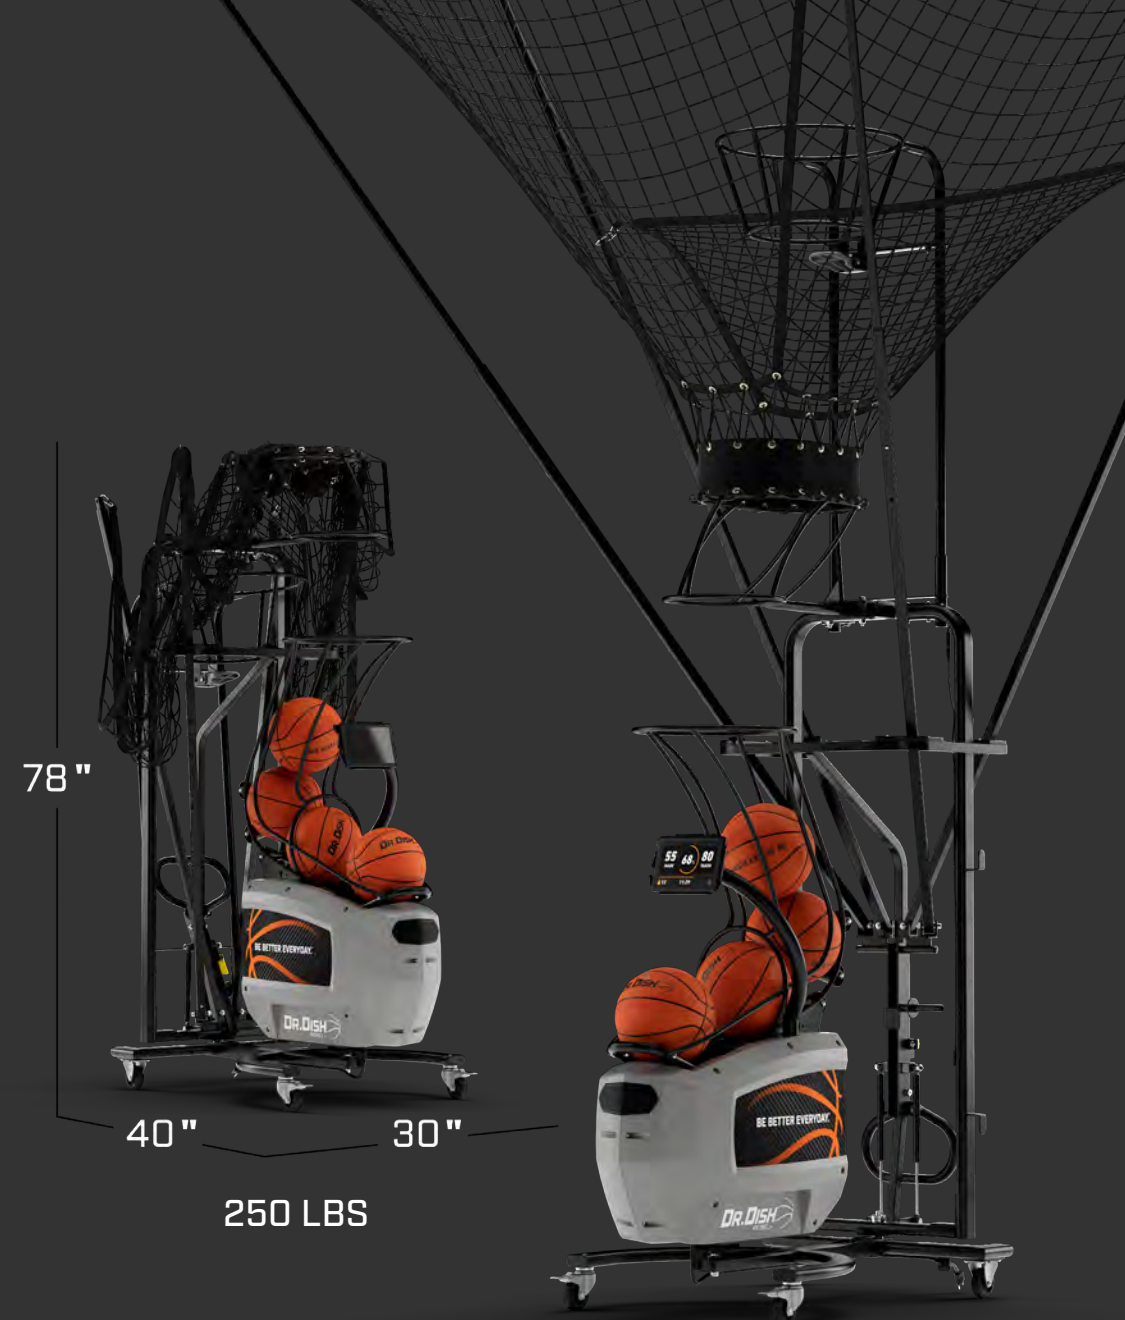

DR. DISH REBEL+

- **Fully Automatic and Programmable**
  - *New* unlimited programmable locations
- **8" HUD Touchscreen**
  - New, modern interface indicates shooting locations
  - Displays shots taken, shots made, shooting % and length of workout
- **Adjustable Net**
  - Adjustable to different heights for players of all ages
  - 11'6" To 12'-1/2"
- **Upgraded Shots Made Counter** (mechanical)
  - Tracks every shot made for an accurate shooting %
- **Upgraded Quick Distance Adjuster**
  - Adjust with the push of a lever (free throw, 2-pt, 3-pt)
- **Build Custom Location Order Drills**
  - 5-Star shooting drill (get on the move)
- **Multi-Range Programming**
  - Program 2's, 3's and FT's into one drill
- **Free Software WIFI Upgradeability Over Time**
- **Sleek New Design**

[CLICK HERE TO LEARN MORE](#)